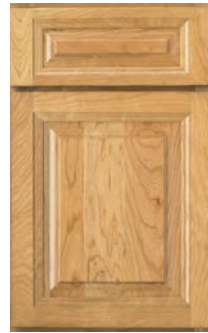

C Cherry Stain and Glaze* finishes:

Crystal

† Cinnamon cherry stain is being discontinued. Orders will be accepted through August 2019.

Langdon 5-PC Cabinetry – Langdon's 3/4" thick door frames are assembled with five-piece mortise and tenon joints, just like the craftsmanship found in fine furniture. The raised center panel-in-frame is constructed of genuine solid wood. The full overlay doors are available in square or eyebrow arched styles. Solid drawer fronts are offered in either 5-piece or slab construction. Decorative hardware is required.

*additional charge applies

EchelonCabinetry.com
Proudly Made in America

Echelon.
CABINTRY

Trademark owned by ACProducts, Inc. ©ACPI SSLITLANGDON5 04/19 Printed in the United States of America
Echelon Cabinetry products are certified by the Kitchen Cabinet Manufacturers Association.

An **acpi** brand